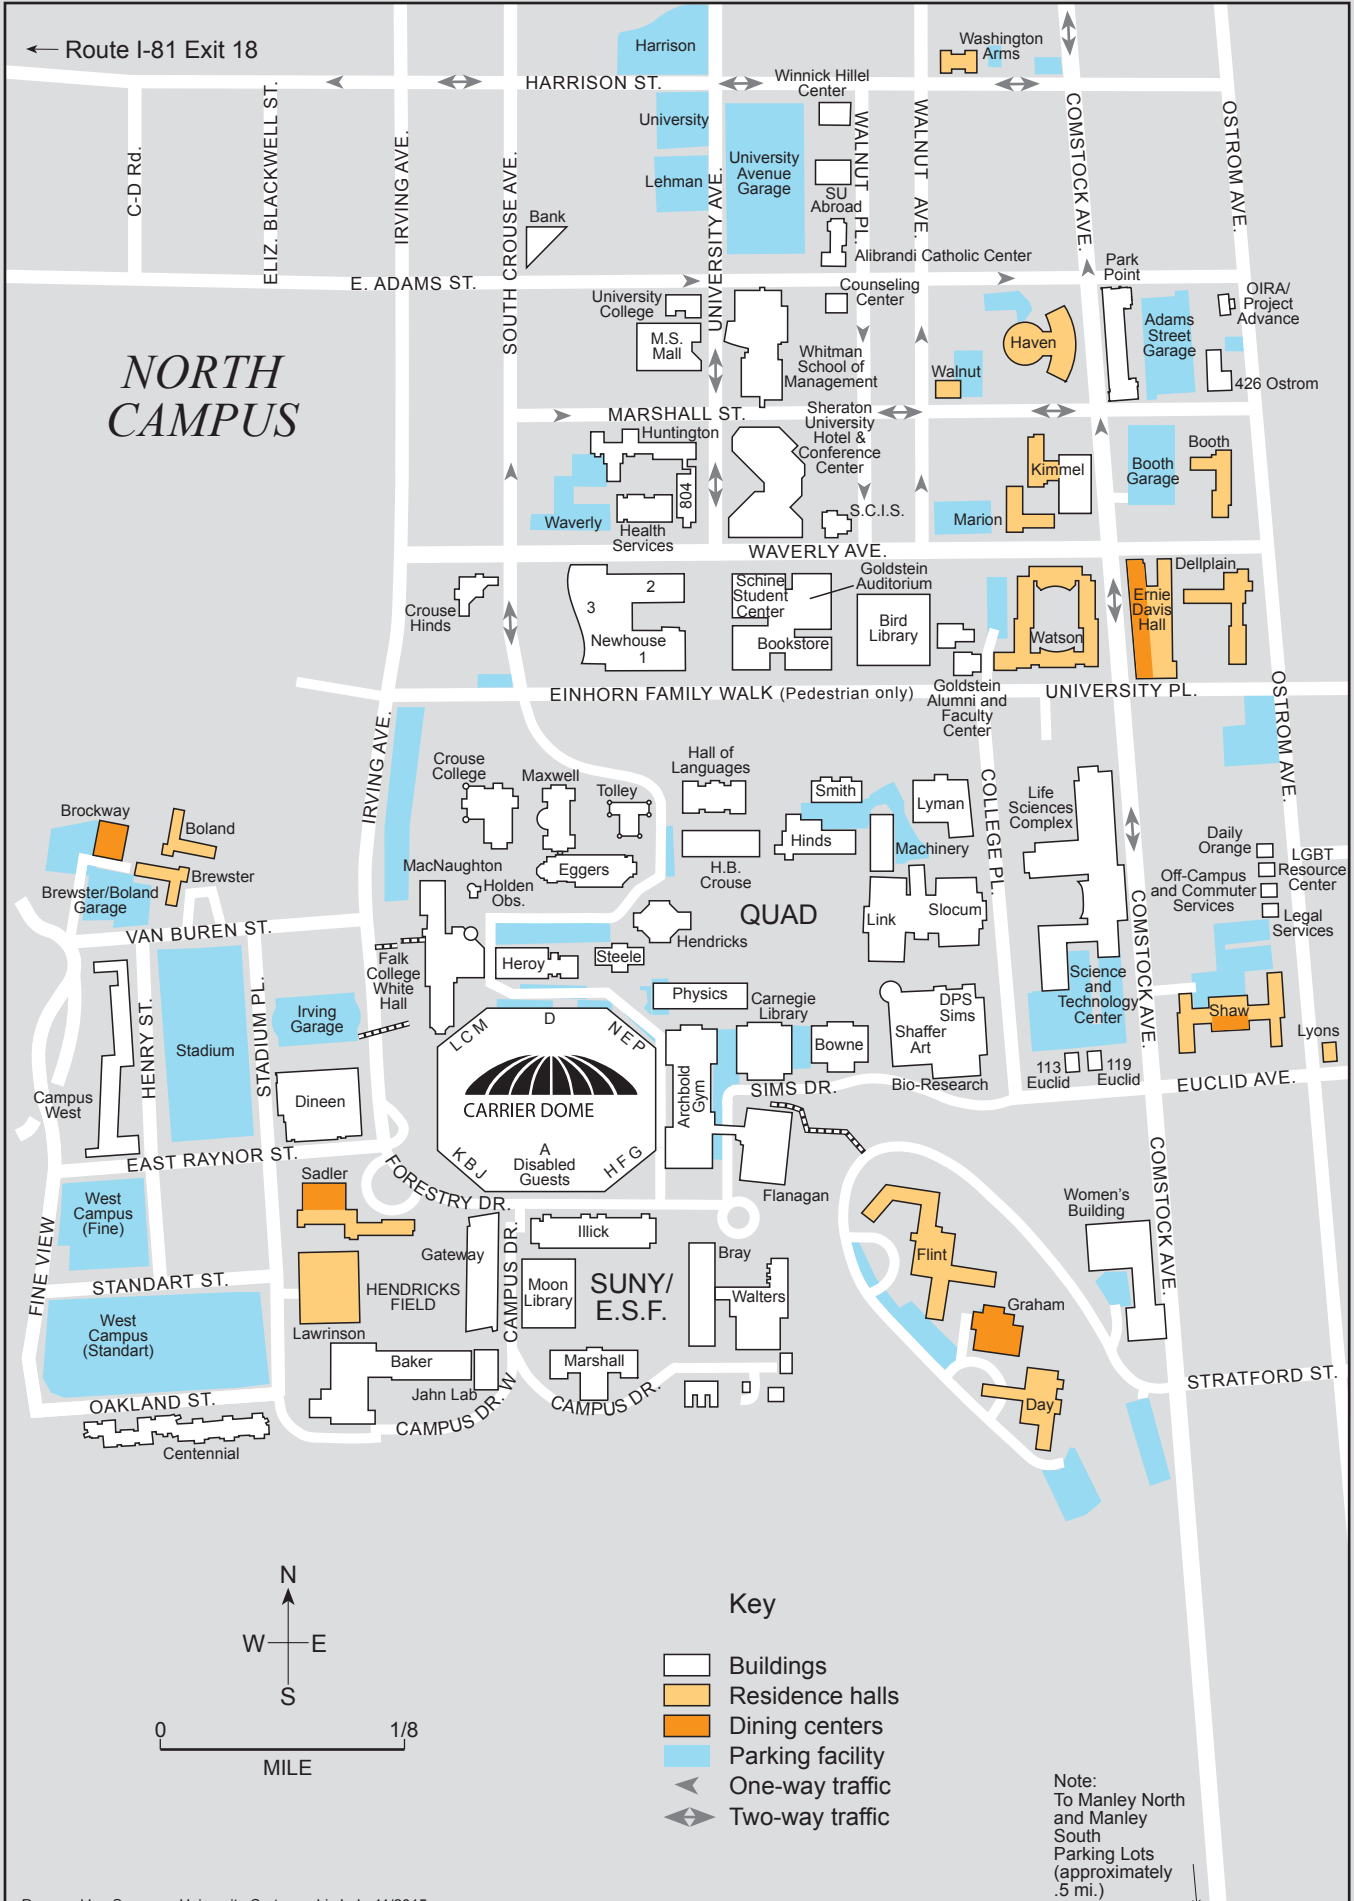

← Route I-81 Exit 18

# NORTH CAMPUS

- Key**
- Buildings
  - Residence halls
  - Dining centers
  - Parking facility
  - One-way traffic
  - Two-way traffic

Note:  
To Manley North  
and Manley  
South  
Parking Lots  
(approximately  
.5 mi.)

Manley South

OAKWOOD CEMETERY

COMFORT TYLER PARK

E. COLVIN ST.

LANCASTER AVE.

BUCKINGHAM AVE.

MEADOWBROOK DR.

TECUMSEH

SHERMAN

**SOUTH CAMPUS**

*HOOKWAY TRACT*

TO DRUMLINS

VINCENT ST.

E. COLVIN ST.

SMALL RD.

University Village