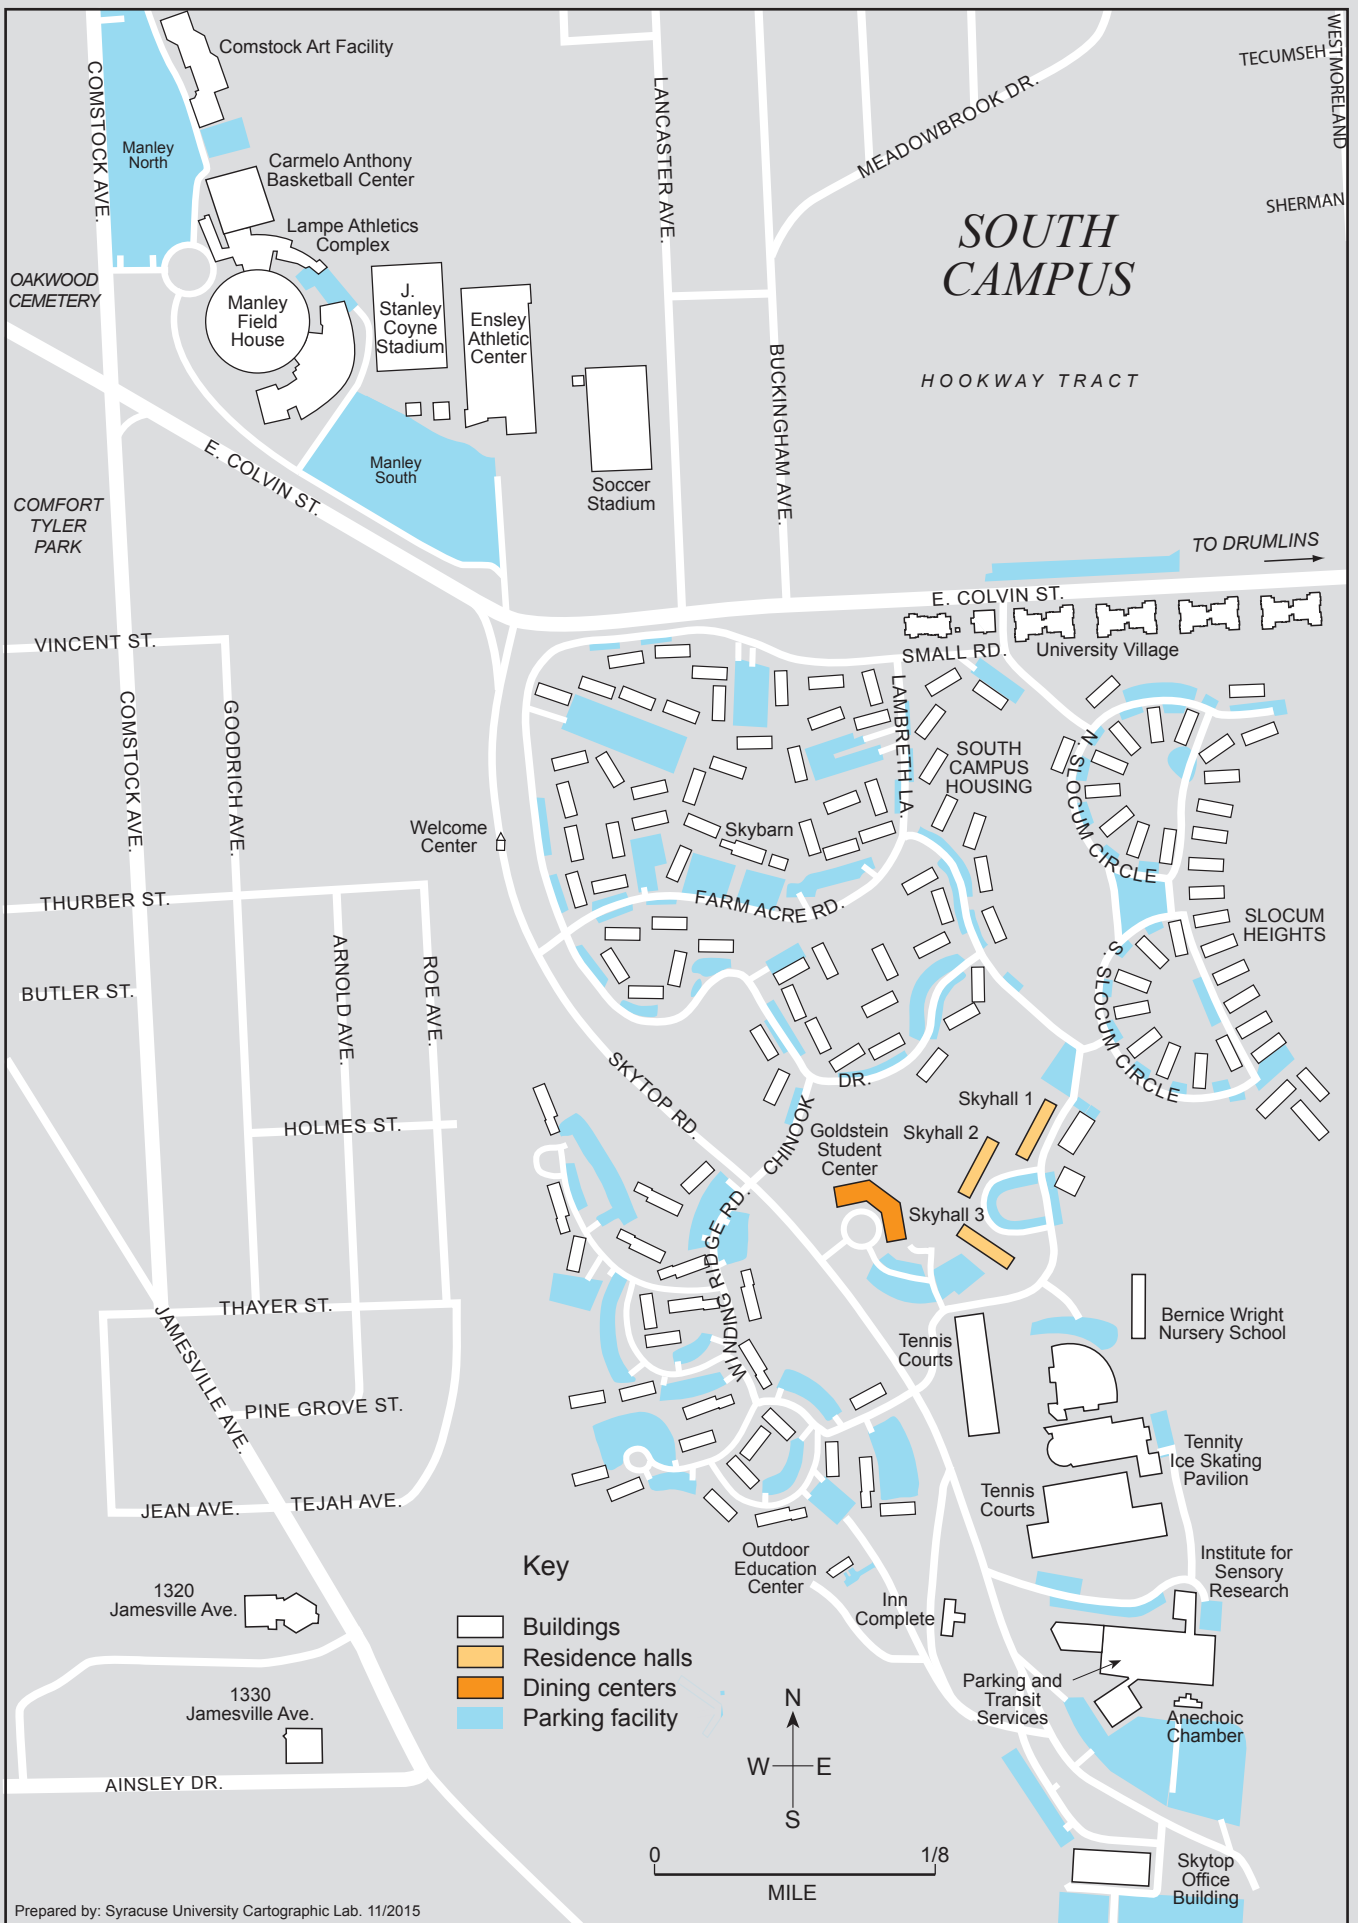

← Route I-81 Exit 18

# NORTH CAMPUS

- Key**
- Buildings
  - Residence halls
  - Dining centers
  - Parking facility
  - One-way traffic
  - Two-way traffic

Note:  
To Manley North  
and Manley  
South  
Parking Lots  
(approximately  
.5 mi.)

Manley South

OAKWOOD CEMETERY

COMFORT TYLER PARK

E. COLVIN ST.

LANCASTER AVE.

BUCKINGHAM AVE.

MEADOWBROOK DR.

TECUMSEH

SHERMAN

**SOUTH CAMPUS**

*HOOKWAY TRACT*

TO DRUMLINS

VINCENT ST.

E. COLVIN ST.

SMALL RD.

University Village